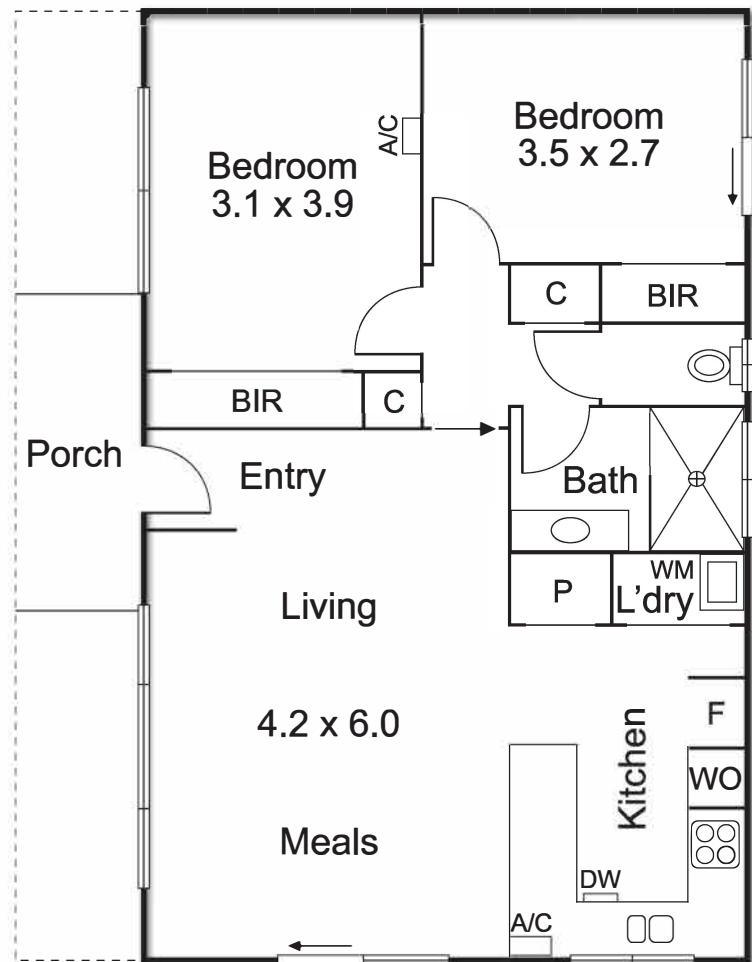

Villa 8

Independent Living Unit

-  2 bedrooms
-  1.5 bathrooms

Approximate areas

Room	Dimensions
Bedroom 1	3.1m x 3.9m
Bedroom 2	3.5m x 2.7m
Living	4.2m x 6.0m
Total Area	71m²

Call us today on (03) 8825 7655 or email sales@pinetreedonvale.com.au
pinetreedonvale.com.au 330 Springvale Road Donvale VIC 3111